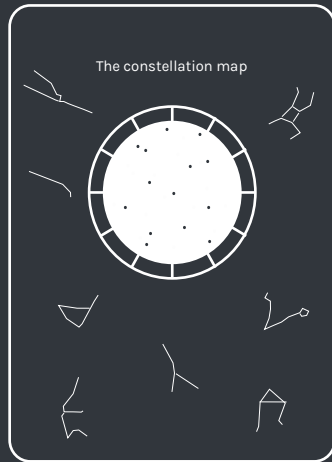

SYMBOLY

Aquarius: Represented by the water bearer.

Pisces: Two fishes swimming in opposite directions.

Aries: Associated with the ram.

Sagittarius: Represented by a half-horse, half-man centaur.

Cancer: This water sign is depicted by a crab.

Scorpio: Depicted by a scorpion.

Capricorn: Represented by an animal with a goat's head and a fish's tail.

Taurus: Associated with the bull.

Gemini: Depicted as the 2 in Roman numerals.

Virgo: Its symbol is a virgin.

Leo: Associated with the lion.

Libra: This air sign is depicted by a scale.

CONSTELLATION *map*

- Made in Barcelona
- 3 colours
- 90 x 60 x 0,3 cm
- Natural cork and digital print.
- Available with a white frame.
- *The frame comes without glass to use pins on it
- Includes coloured threads, pins, and instructions to hang it

ZODIAC *map*

- Made in Barcelona
- 3 colours | 12 models
- 90 x 60 x 0,3 cm
- Natural cork and digital print.
- Available with a white frame
- *The frame comes without glass to use pins on it
- Includes coloured threads, pins, and instructions to hang it