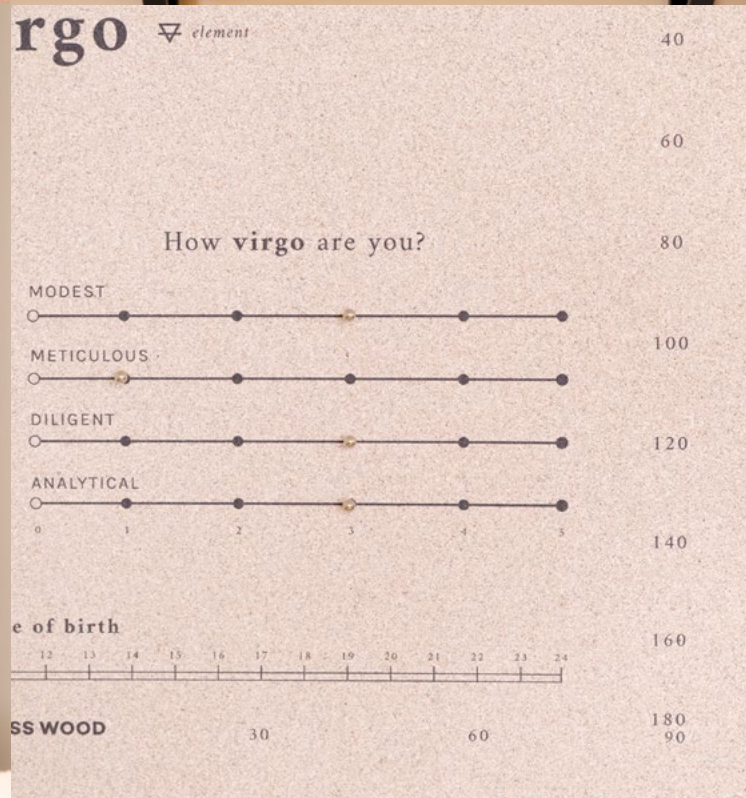

ZODIAC
MAP

CONSTELLATION
MAP

ASTRO
WOODY

ASTRO
TAG

ZODIAC
NOTEBOOK

CONSTELLATION MAP

Customize your sign's constellation and that of your beloved ones with our star map printed on cork. On it, you will find both the zodiac signs and their constellations. You will be able to mark your birthdate and sign with the pins. In addition, you can trace the constellation using the string included in the map to join the dots.

THE ZODIAC | CONSTELLATION MAP

12 SIGNS

ZODIAC MAP

On our horoscope cork poster, you will find your zodiac sign and its constellation. Mark with the pins your rising and moon sign, characteristics and time of birth.

ASTRO NOTEBOOK

A mystical A5 notebook with your zodiac sign represented in full colour. The cover is made of cork, and the design is digitally printed. A perfect present to surprise all of your cosmic friends.

THE ZODIAC | THE ZODIAC NOTEBOOK

12 DIFFERENT
ILLUSTRATIONS

ASTRO TAG

A lucky little charm to help you keep the yin and yang of your zodiac sign in balance. Customize your tag with your birthdate. A unique amulet full of meaning to have on your keyring at all times.