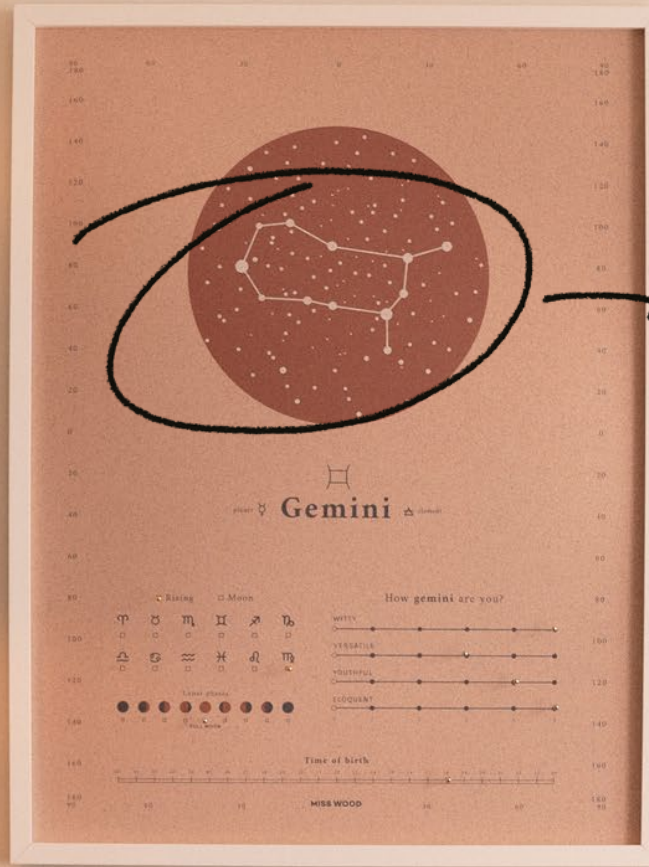

THE ZODIAC

Astrology collection by **MISS WOOD**

*The ZODIAC collection is inspired by the
mystical world of astrology and horoscopes -
star maps, tarot symbols and constellations to
better identify with your zodiac sign.*

ZODIAC
MAP

CONSTELLATION
MAP

ASTRO
WOODY

ASTRO
TAG

ZODIAC
NOTEBOOK

CONSTELLATION MAP

Customize your sign's constellation and that of your beloved ones with our star map printed on cork. On it, you will find both the zodiac signs and their constellations. You will be able to mark your birthdate and sign with the pins. In addition, you can trace the constellation using the string included in the map to join the dots.

THE ZODIAC | CONSTELLATION MAP

12 SIGNS

ZODIAC MAP

On our horoscope cork poster, you will find your zodiac sign and its constellation. Mark with the pins your rising and moon sign, characteristics and time of birth.

ASTRO NOTEBOOK

A mystical A5 notebook with your zodiac sign represented in full colour. The cover is made of cork, and the design is digitally printed. A perfect present to surprise all of your cosmic friends.