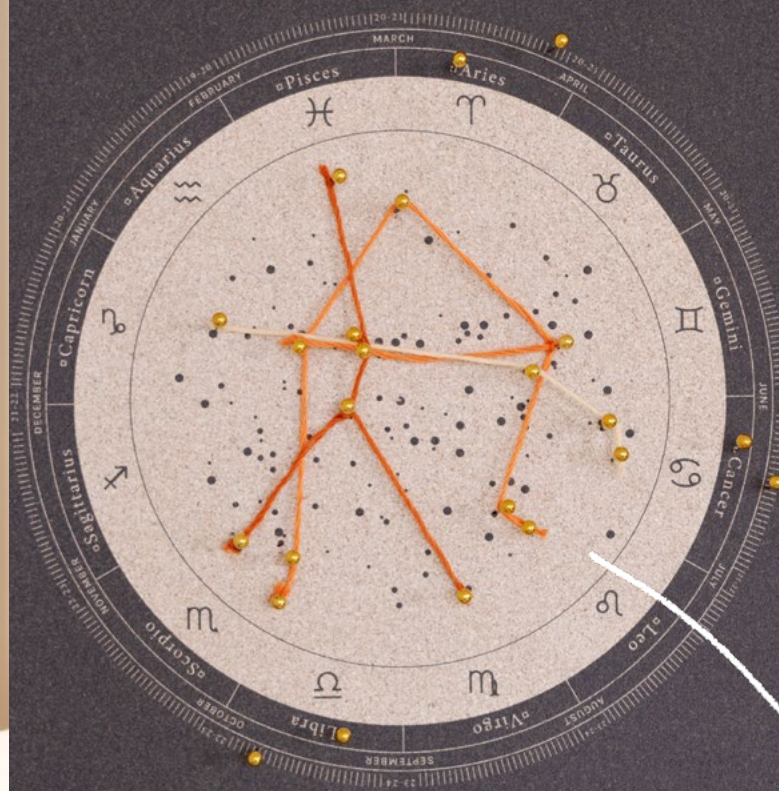

ZODIAC
MAP

CONSTELLATION
MAP

ASTRO
WOODY

ASTRO
TAG

ZODIAC
NOTEBOOK

CONSTELLATION MAP

Customize your sign's constellation and that of your beloved ones with our star map printed on cork. On it, you will find both the zodiac signs and their constellations. You will be able to mark your birthdate and sign with the pins. In addition, you can trace the constellation using the string included in the map to join the dots.

THE ZODIAC | CONSTELLATION MAP

12 SIGNS

ZODIAC MAP

On our horoscope cork poster, you will find your zodiac sign and its constellation. Mark with the pins your rising and moon sign, characteristics and time of birth.

THE ZODIAC | THE ASTRO WOODY

THE COLLECTIONS

ZODIAC map

CONSTELLATION map

ASTRO tag

MOON collection

Not a planet, but the only natural satellite of the Earth, the fifth largest in the solar system. This map will give a mystical twist to your walls thanks to its background's blue colour, representing the universe's depth. If you like industrial style, this is the ideal pick for you.