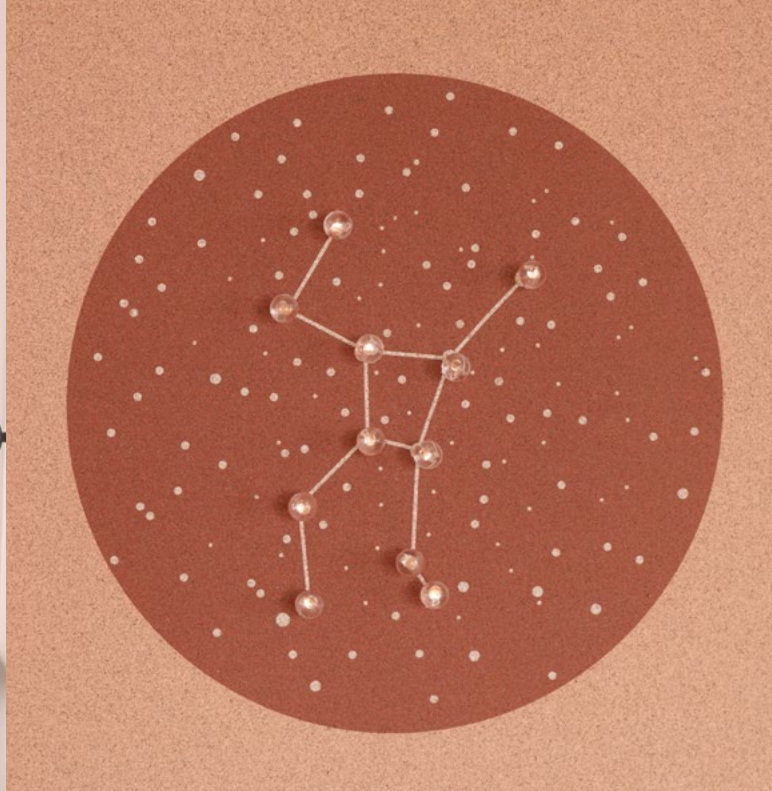

ZODIAC
MAP

CONSTELLATION
MAP

ASTRO
WOODY

ASTRO
TAG

ZODIAC
NOTEBOOK

CONSTELLATION MAP

Customize your sign's constellation and that of your beloved ones with our star map printed on cork. On it, you will find both the zodiac signs and their constellations. You will be able to mark your birthdate and sign with the pins. In addition, you can trace the constellation using the string included in the map to join the dots.

THE ZODIAC | CONSTELLATION MAP

12 SIGNS

ZODIAC MAP

On our horoscope cork poster, you will find your zodiac sign and its constellation. Mark with the pins your rising and moon sign, characteristics and time of birth.

ASTRO NOTEBOOK

A mystical A5 notebook with your zodiac sign represented in full colour. The cover is made of cork, and the design is digitally printed. A perfect present to surprise all of your cosmic friends.

THE ZODIAC | THE ZODIAC NOTEBOOK

12 DIFFERENT
ILLUSTRATIONS

ASTRO TAG

A lucky little charm to help you keep the yin and yang of your zodiac sign in balance. Customize your tag with your birthdate. A unique amulet full of meaning to have on your keyring at all times.