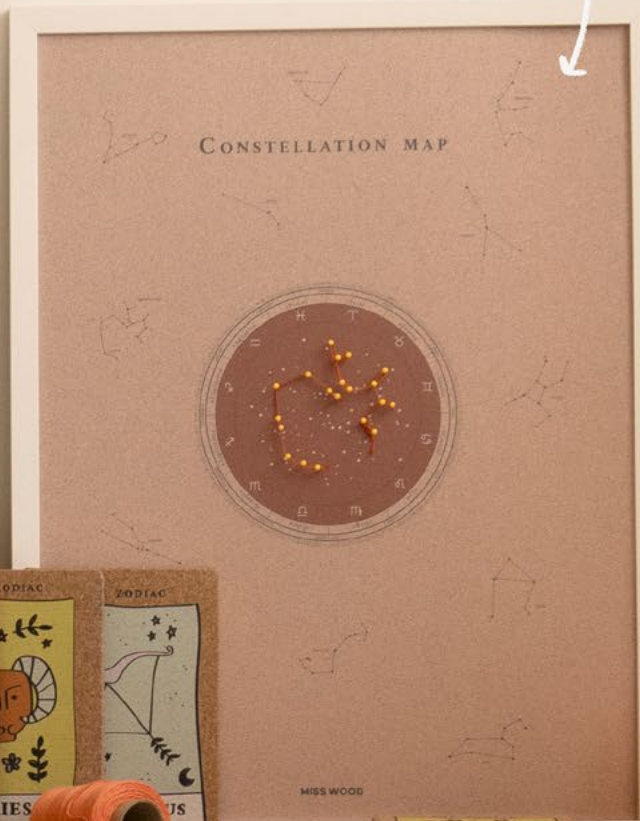

THE ZODIAC

Astrology collection by **MISS WOOD**

*The ZODIAC collection is inspired by the
mystical world of astrology and horoscopes -
star maps, tarot symbols and constellations to
better identify with your zodiac sign.*

ZODIAC
MAP

CONSTELLATION
MAP

ASTRO
WOODY

ASTRO
TAG

ZODIAC
NOTEBOOK

CONSTELLATION MAP

Customize your sign's constellation and that of your beloved ones with our star map printed on cork. On it, you will find both the zodiac signs and their constellations. You will be able to mark your birthdate and sign with the pins. In addition, you can trace the constellation using the string included in the map to join the dots.

THE ZODIAC | CONSTELLATION MAP

12 SIGNS

ZODIAC MAP

On our horoscope cork poster, you will find your zodiac sign and its constellation. Mark with the pins your rising and moon sign, characteristics and time of birth.

THE ZODIAC | THE ZODIAC NOTEBOOK

12 DIFFERENT
ILLUSTRATIONS

ASTRO TAG

A lucky little charm to help you keep the yin and yang of your zodiac sign in balance. Customize your tag with your birthdate. A unique amulet full of meaning to have on your keyring at all times.