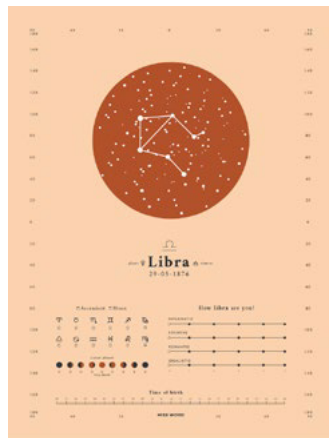

THE ZODIAC | THE ZODIAC NOTEBOOK

12 DIFFERENT
ILLUSTRATIONS

ASTRO TAG

A lucky little charm to help you keep the yin and yang of your zodiac sign in balance. Customize your tag with your birthdate. A unique amulet full of meaning to have on your keyring at all times.

SIGNS

SIGNS

ASTRO WOODY

A custom wooden sign for adding a handmade and magical touch to your home. Printed with your zodiac sign, this decorative, esoteric collection will look great wherever you put it.

THE ZODIAC | THE ASTRO WOODY

THE COLLECTIONS

ZODIAC map

CONSTELLATION map

ASTRO tag

MOON collection

Not a planet, but the only natural satellite of the Earth, the fifth largest in the solar system. This map will give a mystical twist to your walls thanks to its background's blue colour, representing the universe's depth. If you like industrial style, this is the ideal pick for you.